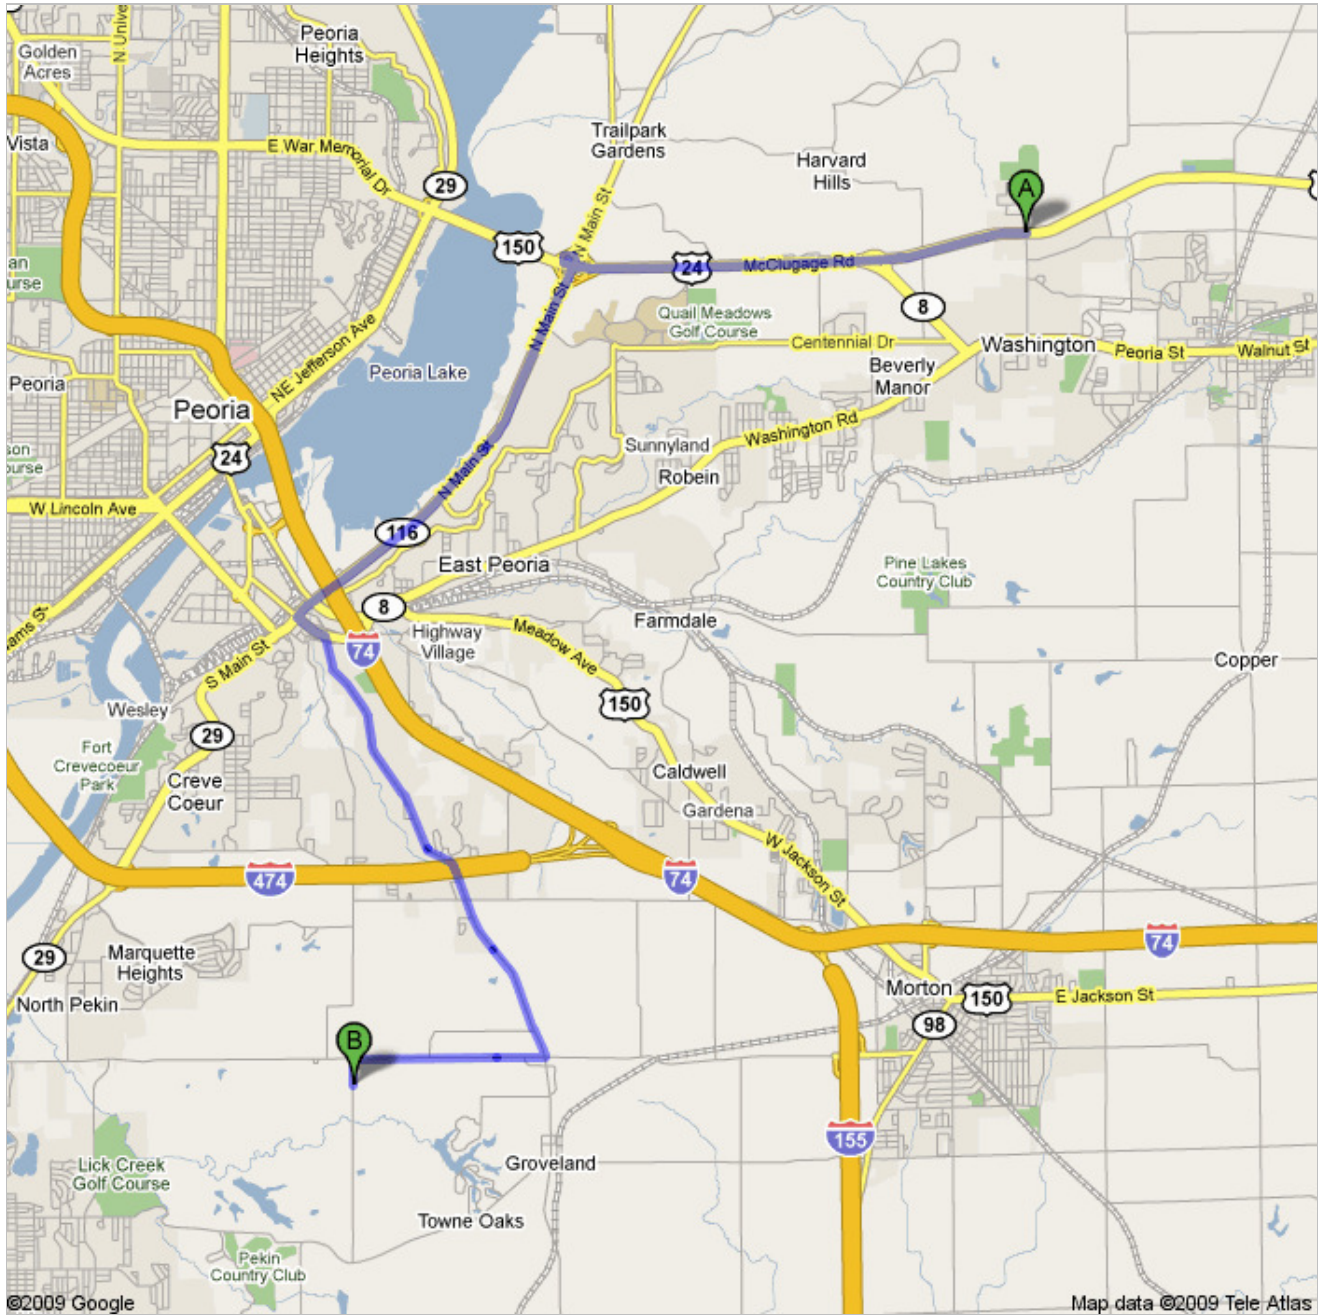

8/30/2009

US-24 to California Rd - Google M...

Directions to California Rd

16.3 mi – about 31 mins

Directions to Bradford Park in Groveland for the September Pack Meeting and Campout.

US-24

	1. Head west on US-24 toward Spring Creek Rd About 5 mins	go 4.4 mi total 4.4 mi
	2. Take the ramp onto IL-116/N Main St About 7 mins	go 4.7 mi total 9.2 mi
	3. Turn left at E Washington St About 1 min	go 0.3 mi total 9.5 mi
	4. Turn right at Springfield Rd About 12 mins	go 4.7 mi total 14.2 mi
	5. Turn right at Edgewater Dr/IL-98 About 5 mins	go 1.9 mi total 16.0 mi
	6. Turn left at California Rd About 1 min	go 0.3 mi total 16.3 mi

California Rd

These directions are for planning purposes only. You may find that construction projects, traffic, weather, or other events may cause conditions to differ from the map results, and you should plan your route accordingly. You must obey all signs or notices regarding your route.

Map data ©2009 , Tele Atlas